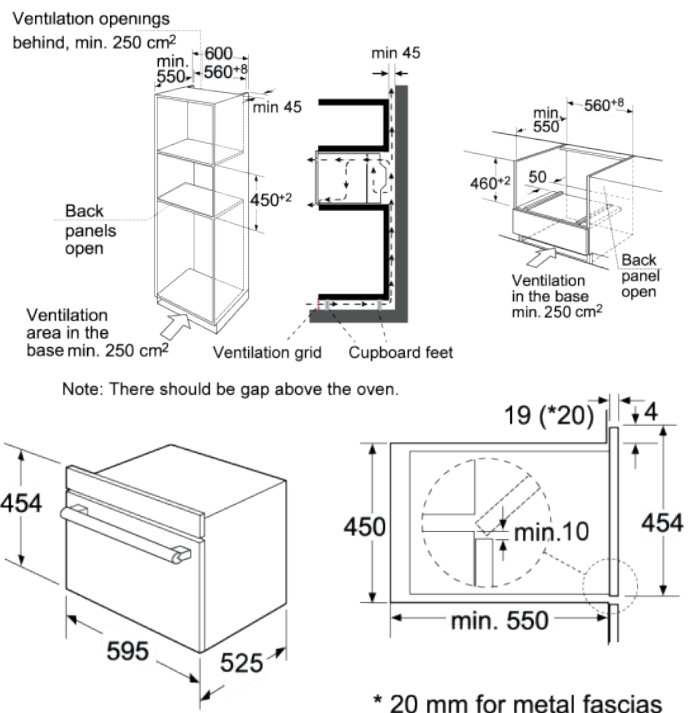

PRODUCT DIMENSIONS:

CLEANING AND MAINTENANCE

Easy clean AAA grade enamel interior.
Clean stainless steel using only recommended stainless steel cleaning products.
No abrasives, corrosive detergents, bleaches or acids not required for cleaning the oven.