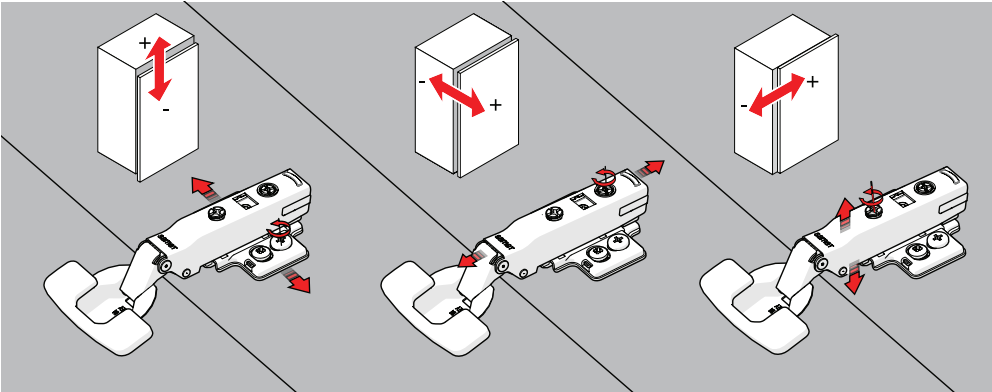

## Easy Installation

Track Mechanism in **Master Soft-Close Hinge** provides toolless assembly-disassembly feature, which also simplifies installation process and help to save time.

**Master Hinge** is available in integrated Soft Close, Self Closing and Free Swing / No Spring Models.

## Advanced 3D Adjustment

Wide range 3D adjustment in six direction ensures assembly comfort and better precision for furnitures.

# TOOL-LESS

Hinge System

- ▶ Easy, practical and quick mounting system
- ▶ Simplification of furniture production
- ▶ No need for any tool for assembly
- ▶ Ideal solution for DIY furniture

**TOOL-LESS**

Assembly Instructions