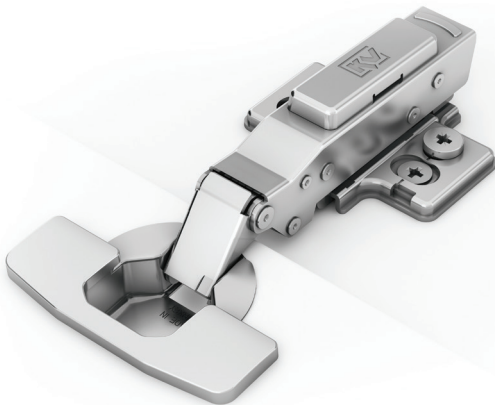

**Master Soft-Close Hinge** is a new generation hinge system, ensuring a high level of movement and assembly comfort due to high-level adjustment feature. It was developed after research and advanced tests carried by SAMET R&D center.

Use of Soft Close and Self Closing Hinges in Tandem will ensure silent and smooth door closing performance.

## Perfect Design

**Master Soft-Close Hinge** ensuring a high level of movement and assembly comfort due to high-level adjustment feature. An exclusively developed integrated soft-close mechanism was installed in the hinge body with an innovative design to provide the hinge more stable function.

## Easy Installation

Track Mechanism in **Master Soft-Close Hinge** provides toolless assembly-disassembly feature, which also simplifies installation process and help to save time.

**Master Hinge** is available in integrated Soft Close, Self Closing and Free Swing / No Spring Models.