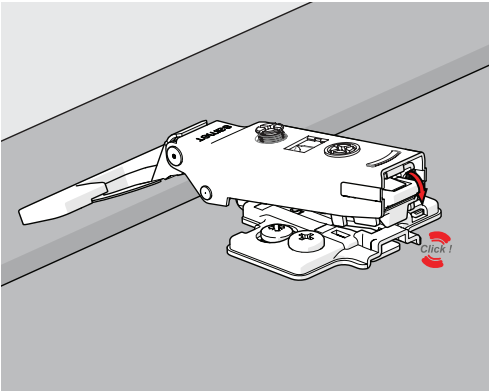

## Easy Installation

Track Mechanism in **Master Soft-Close Hinge** provides toolless assembly-disassembly feature, which also simplifies installation process and help to save time.

**Master Hinge** is available in integrated Soft Close, Self Closing and Free Swing / No Spring Models.

## Advanced 3D Adjustment

Wide range 3D adjustment in six direction ensures assembly comfort and better precision for furnitures.

# TOOL-LESS

Hinge System

- ▶ Easy, practical and quick mounting system
- ▶ Simplification of furniture production
- ▶ No need for any tool for assembly
- ▶ Ideal solution for DIY furniture

**TOOL-LESS**

Assembly Instructions