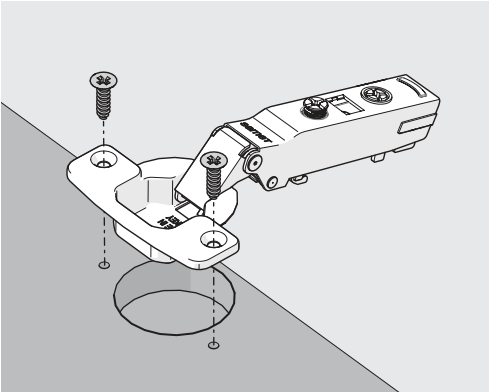

## Easy Installation

Track Mechanism in **Master Soft-Close Hinge** provides toolless assembly-disassembly feature, which also simplifies installation process and help to save time.

**Master Hinge** is available in integrated Soft Close, Self Closing and Free Swing / No Spring Models.

## Advanced 3D Adjustment

Wide range 3D adjustment in six direction ensures assembly comfort and better precision for furnitures.

# TOOL-LESS

Hinge System

- ▶ Easy, practical and quick mounting system
- ▶ Simplification of furniture production
- ▶ No need for any tool for assembly
- ▶ Ideal solution for DIY furniture

**TOOL-LESS**

Assembly Instructions