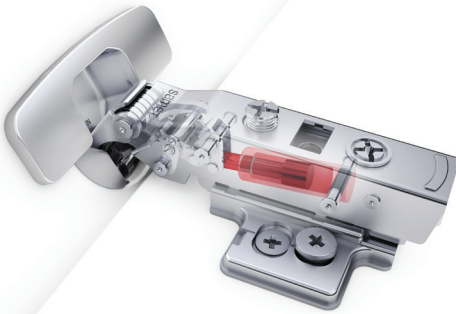

**Master Soft-Close Hinge** is a new generation hinge system, ensuring a high level of movement and assembly comfort due to high-level adjustment feature. It was developed after research and advanced tests carried by SAMET R&D center.

## Perfect Design

**Master Soft-Close Hinge** ensuring a high level of movement and assembly comfort due to high-level adjustment feature. An exclusively developed integrated soft-close mechanism was installed in the hinge body with an innovative design to provide the hinge more stable function.

## Easy Installation

Track Mechanism in **Master Soft-Close Hinge** provides toolless assembly-disassembly feature, which also simplifies installation process and help to save time.

**Master Hinge** is available in integrated Soft Close, Self Closing and Free Swing / No Spring Models.

## High Quality

**Master Soft-Close Hinge Series** were designed with the advanced technology of SAMET R&D Center and produced by using fully - automated robotic production systems.