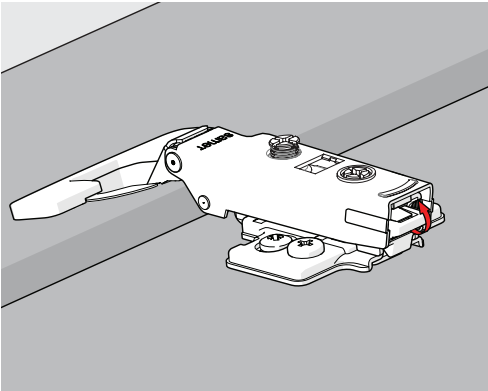

## Easy Installation

Track Mechanism in **Master Soft-Close Hinge** provides toolless assembly-disassembly feature, which also simplifies installation process and help to save time.

**Master Hinge** is available in integrated Soft Close, Self Closing and Free Swing / No Spring Models.

## Advanced 3D Adjustment

Wide range 3D adjustment in six direction ensures assembly comfort and better precision for furnitures.

# TOOL-LESS

Hinge System

- ▶ Easy, practical and quick mounting system
- ▶ Simplification of furniture production
- ▶ No need for any tool for assembly
- ▶ Ideal solution for DIY furniture

**TOOL-LESS**

Assembly Instructions