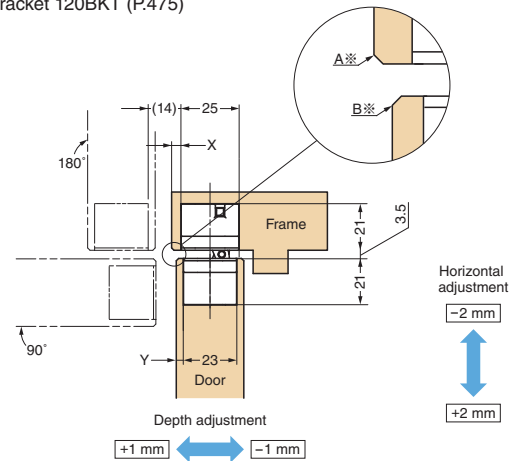

3-WAY ADJUSTABLE CONCEALED HINGE

HES3D-120

Features

- Thin profile (21mm) allows for shallow mortise.
- Jig (sold separately) makes installation easy.
- Vertical, horizontal and depth adjustment possible post-installation (3way).
- Passed a 300,000 open/close cycle test in private testing.
- Can be split into two parts (one for the frame and one for the flap) making installation easy
- Temporary holding feature: can temporarily be hung and hold position without being affixed with screws. This makes installation much easier.
- Custom colors available on request. Please contact us for details.

Remarks

- Recommend to use with bellow door closer/ damper as bellow.
- LAPCON DOOR DAMPER LDD-S (P.720-721)
- LAPCON DOOR DAMPER LDD-V (P.718)
- When used in combination with door restrictors, please use HES3D-120-A100 instead. (New product catalogue page: F22)

Parts Included

- Countersunk head tapping screw 5x20
- Hex. wrench (a nominal diameter 3)
- Cutout template

Sold Separately

- Installation template HES3D-120-TMP (P.474)
- Metal door bracket 120BKT (P.475)

Item Code	Item Name	Colour	Door Width	Door Height	Door Thickness	Door Weight		Opening Angle	Weight	Box	Carton
170-045-819	HES3D-120DC	Silver	Max. 900	Max. 2400	Min. 29	Max. 30 kg/2 pcs	Max. 40 kg/3 pcs	180°	401 g	2 pcs	24 pcs
170-045-820	HES3D-120DN	Champagne Gold	Max. 900	Max. 2400	Min. 29	Max. 30 kg/2 pcs	Max. 40 kg/3 pcs	180°	401 g	2 pcs	24 pcs
170-045-821	HES3D-120BL	Black	Max. 900	Max. 2400	Min. 29	Max. 30 kg/2 pcs	Max. 40 kg/3 pcs	180°	401 g	2 pcs	24 pcs