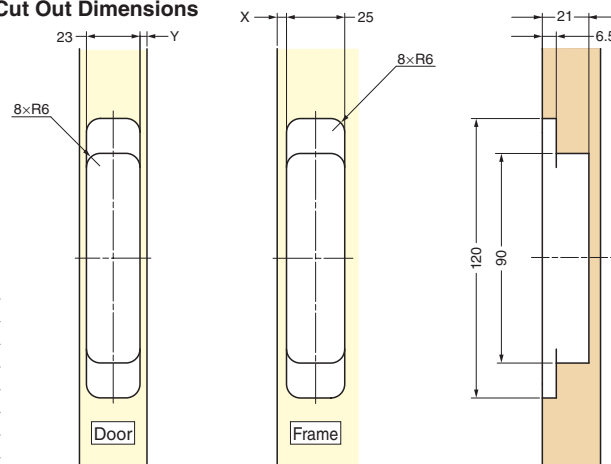

Cut Out Dimensions

No.	Part Name	Material	Finish/Colour		
			DC	DN	BL
①	Body	Zinc Alloy (ZDC)	Satin Chrome	Satin Nickel	Black
②	Base Frame	Zinc Alloy (ZDC)	Satin Chrome	Satin Nickel	Black
③	Arm	Zinc Alloy (ZDC)	Satin Chrome	Satin Nickel	Black
④	Shaft	Stainless Steel	-	-	-
⑤	Cover (2 pairs)	ABS	Satin Chrome	Satin Nickel	Black

Item Code	Item Name	Colour	Door Width	Door Height	Door Thickness	Door Weight		Opening Angle	Weight	Box	Carton
170-045-819	HES3D-120DC	Silver	Max. 900	Max. 2400	Min. 29	Max. 30 kg/2 pcs	Max. 40 kg/3 pcs	180°	401 g	2 pcs	24 pcs
170-045-820	HES3D-120DN	Champagne Gold	Max. 900	Max. 2400	Min. 29	Max. 30 kg/2 pcs	Max. 40 kg/3 pcs	180°	401 g	2 pcs	24 pcs
170-045-821	HES3D-120BL	Black	Max. 900	Max. 2400	Min. 29	Max. 30 kg/2 pcs	Max. 40 kg/3 pcs	180°	401 g	2 pcs	24 pcs