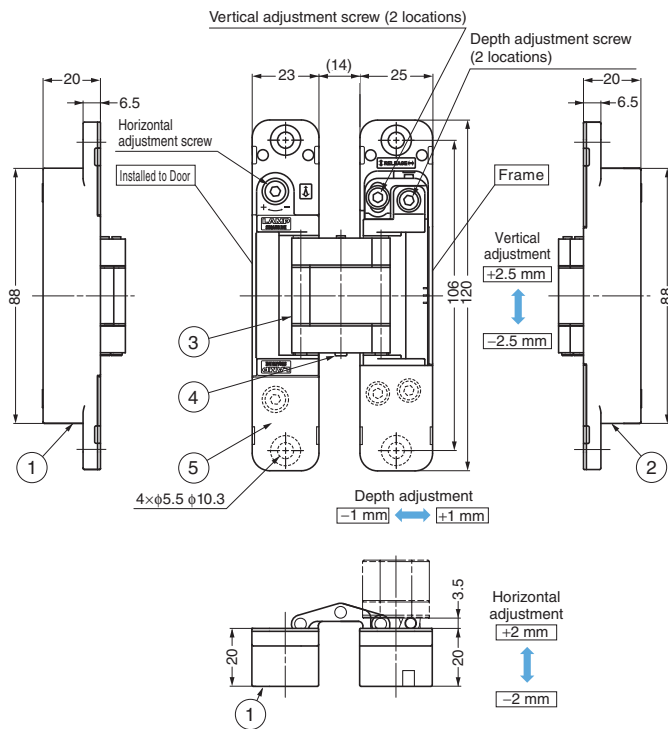

3-WAY ADJUSTABLE CONCEALED HINGE

HES3D-120

Features

- Thin profile (21mm) allows for shallow mortise.
- Jig (sold separately) makes installation easy.
- Vertical, horizontal and depth adjustment possible post-installation (3way).
- Passed a 300,000 open/close cycle test in private testing.
- Can be split into two parts (one for the frame and one for the flap) making installation easy
- Temporary holding feature: can temporarily be hung and hold position without being affixed with screws. This makes installation much easier.
- Custom colors available on request. Please contact us for details.

Parts Included

- Countersunk head tapping screw 5x20
- Hex. wrench (a nominal diameter 3)
- Cutout template

Sold Separately

- Installation template HES3D-120-TMP (P.474)
- Metal door bracket 120BKT (P.475)

Cut Out Dimensions

No.	Part Name	Material	Finish/Colour		
			DC	DN	BL
①	Body	Zinc Alloy (ZDC)	Satin Chrome	Satin Nickel	Black
②	Base Frame	Zinc Alloy (ZDC)	Satin Chrome	Satin Nickel	Black
③	Arm	Zinc Alloy (ZDC)	Satin Chrome	Satin Nickel	Black
④	Shaft	Stainless Steel	-	-	-
⑤	Cover (2 pairs)	ABS	Satin Chrome	Satin Nickel	Black

Item Code	Item Name	Colour	Door Width	Door Height	Door Thickness	Door Weight		Opening Angle	Weight	Box	Carton
170-045-819	HES3D-120DC	Silver	Max. 900	Max. 2400	Min. 29	Max. 30 kg/2 pcs	Max. 40 kg/3 pcs	180°	401 g	2 pcs	24 pcs
170-045-820	HES3D-120DN	Champagne Gold	Max. 900	Max. 2400	Min. 29	Max. 30 kg/2 pcs	Max. 40 kg/3 pcs	180°	401 g	2 pcs	24 pcs
170-045-821	HES3D-120BL	Black	Max. 900	Max. 2400	Min. 29	Max. 30 kg/2 pcs	Max. 40 kg/3 pcs	180°	401 g	2 pcs	24 pcs