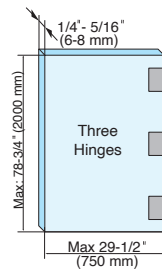

# HES3D-G120BKT

Chrome (CR)

Gold (GP)

Black (BL)

- Glass door bracket for HES3D-120 series.
- Hinge is completely hidden when looking through the glass.
- Screw covers match the bracket with the hinge finish.
- Glass thickness: 3/16"-5/16" (5-8 mm)

Door Dimensions and Number of Hinges

Item No.	Finish
HES3D-G120BKT-CR	Chrome
HES3D-G120BKT-GP	Gold
HES3D-G120BKT-BL	Black

No.	Part Name	Material	Finish
①	Body	Zinc Alloy	Chrome, Gold Plating, Black
②	Back Plate		
③	Gasket	Chloroprene Rubber	
④	Screw Cover	ABS	
⑤	Hexagon Socket Countersunk Head	Steel	