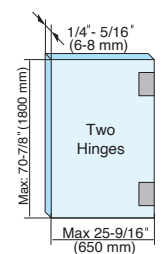

# HES3D-G120BKT

Chrome (CR)

Gold (GP)

Black (BL)

- Glass door bracket for HES3D-120 series.
- Hinge is completely hidden when looking through the glass.
- Screw covers match the bracket with the hinge finish.
- Glass thickness: 3/16"-5/16" (5-8 mm)

Door Dimensions and Number of Hinges

Item No.	Finish
HES3D-G120BKT-CR	Chrome
HES3D-G120BKT-GP	Gold
HES3D-G120BKT-BL	Black

No.	Part Name	Material	Finish
①	Body	Zinc Alloy	Chrome, Gold Plating, Black
②	Back Plate		
③	Gasket	Chloroprene Rubber	
④	Screw Cover	ABS	
⑤	Hexagon Socket Countersunk Head	Steel	