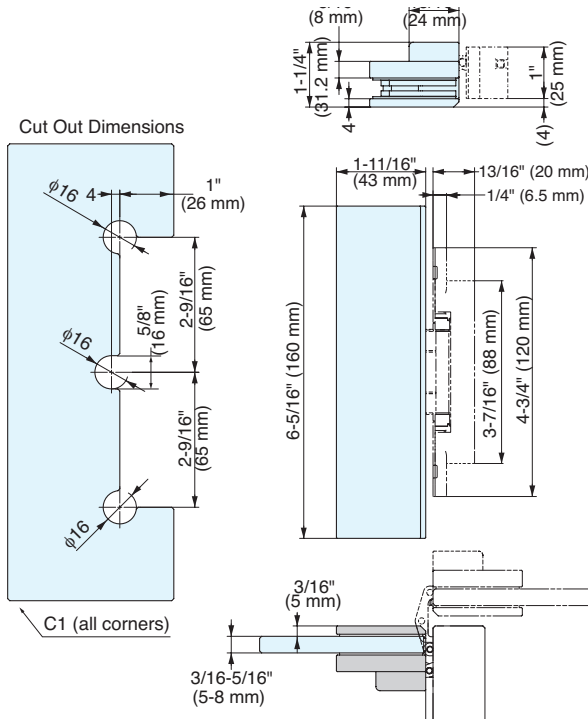

# HES3D-G120BKT

Chrome (CR)

Gold (GP)

Black (BL)

- Glass door bracket for HES3D-120 series.
- Hinge is completely hidden when looking through the glass.
- Screw covers match the bracket with the hinge finish.
- Glass thickness: 3/16"-5/16" (5-8 mm)

Door Dimensions and Number of Hinges

Item No.	Finish
HES3D-G120BKT-CR	Chrome
HES3D-G120BKT-GP	Gold
HES3D-G120BKT-BL	Black

No.	Part Name	Material	Finish
①	Body	Zinc Alloy	Chrome, Gold Plating, Black
②	Back Plate		
③	Gasket	Chloroprene Rubber	
④	Screw Cover	ABS	
⑤	Hexagon Socket Countersunk Head	Steel	