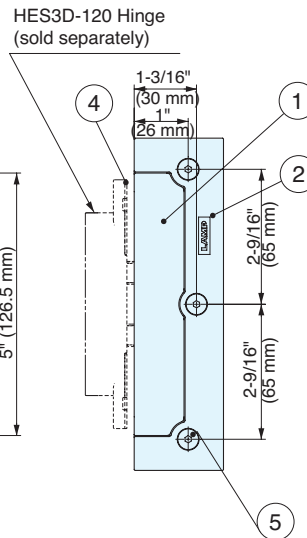

# HES3D-G120BKT

Chrome (CR)

Gold (GP)

Black (BL)

- Glass door bracket for HES3D-120 series.
- Hinge is completely hidden when looking through the glass.
- Screw covers match the bracket with the hinge finish.
- Glass thickness: 3/16"-5/16" (5-8 mm)

Door Dimensions and Number of Hinges

Item No.	Finish
HES3D-G120BKT-CR	Chrome
HES3D-G120BKT-GP	Gold
HES3D-G120BKT-BL	Black

No.	Part Name	Material	Finish
①	Body	Zinc Alloy	Chrome, Gold Plating, Black
②	Back Plate		
③	Gasket	Chloroprene Rubber	
④	Screw Cover	ABS	
⑤	Hexagon Socket Countersunk Head	Steel	